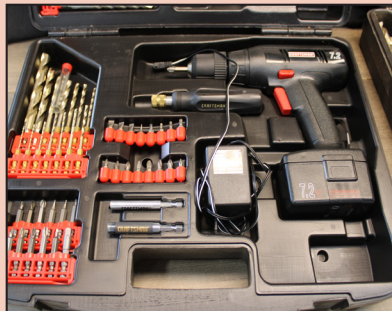

700+ LOTS!

LARGE ONLINE ONLY AUCTION

LAWN TRACTORS • TOOLS • FISHING EQUIPMENT • COLLECTIBLES

WEDNESDAY, MAY 18TH • FIRST ITEMS CLOSE @ 10:00AM

Check out www.wiemanbid2buy.com for 700+ lots featuring a dispersal of lawn tractors & implements, car trailer, scooters, tools, collectibles, clean furniture, knives & more from the Moen Estate of Salem SD!

Also a complete inventory liquidation of new fishing equipment and 15+ guns including Winchester Model 12s in ALL gauges, NIB Remington 870 Wingmasters in .410, 28, 20 & 16ga and several new handguns.

Also 100+ lots of ammo, reloading equipment, new & used sporting goods, Tornado foosball table, an enclosed trailer & much more. This auction features lots of new or like new items.

Check out the catalog today, you never know what you might find!